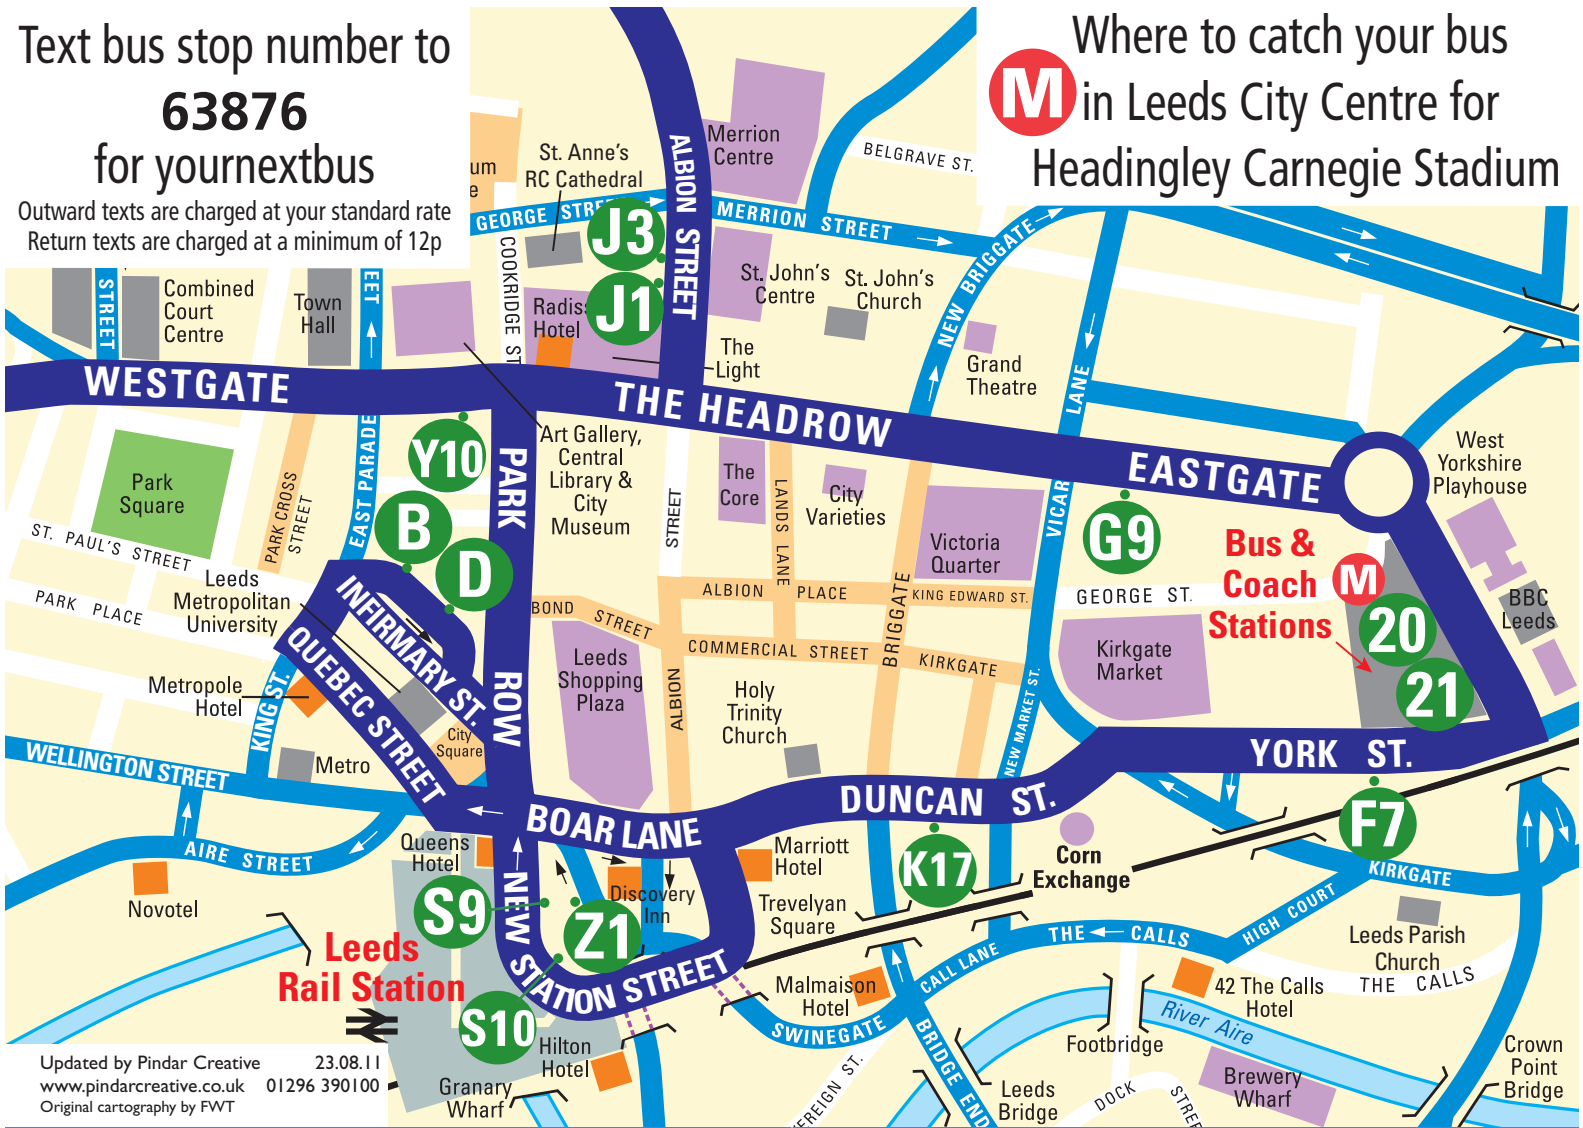

Text bus stop number to
63876
for yournextbus

Outward texts are charged at your standard rate
Return texts are charged at a minimum of 12p

M in Leeds City Centre for
Headingley Carnegie Stadium

Updated by Pindar Creative
www.pindarcreative.co.uk 23.08.11
Original cartography by FWT

Stop No.	What Street is it on	Service	Stop number for yournextbus	Near to	Stop No.	What Street is it on	Service	Stop number for yournextbus	Near to
20	Leeds City Bus Station	6	45030239	Leeds City Bus Station	K17	Duncan Street	19 19A (Not evenings and Sundays)	45012652	The Corn Exchange
21	Leeds City Bus Station	28 97	45030240	Leeds City Bus Station	S9	Leeds Station Interchange	95 (Not evenings and Sundays)	45025480	Leeds Rail Station
B	Infirmary Street	1 95	45025317	City Square/Rail Station	S10	Leeds Station Interchange	19 19A	45025481	Leeds Rail Station
D	Infirmary Street	19 19A	45025322	City Square/Rail Station	Y10	The Headrow	19 19A	45010660	Leeds City Art Gallery/Library & Museum
F7	York Street	19 19A (Not evenings and Sundays)	45010908	Leeds City Bus Station	Z1	Bishopgate Street	1	45011026	Leeds Rail Station
G9	Eastgate	6 28 28B 56 97	45012363	Leeds City Bus Station	Text bus stop number to 63876 for yournextbus. Outward texts are charged at your standard rate. Return texts are charged at a minimum of 12p.				
J1	Albion Street	56	45010922	St John's Centre					
J3	Albion Street	1 6 28 28B 92 95 97	45010921	St John's Centre					